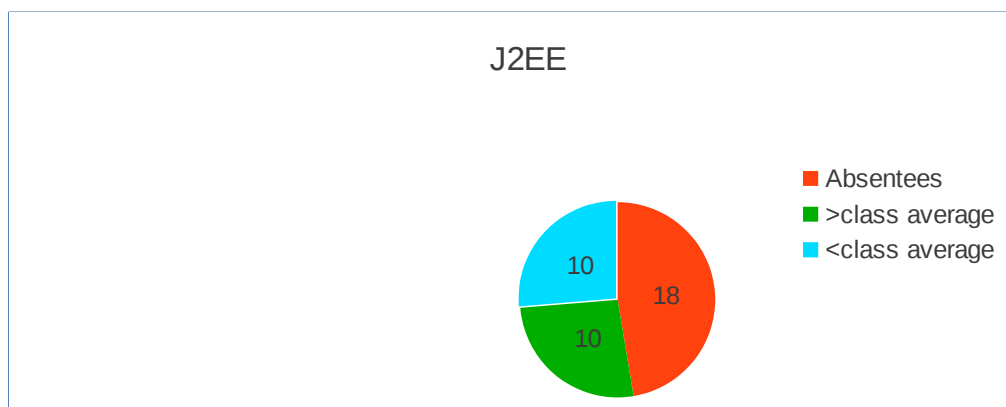

STATISTICS

PESIT(BSC)

Hosur Road (1km.before Electronic city), BANGALORE

Department of MCA

I- INTERNAL TEST MARKS (PROVISIONAL) MCA- IV SEM, FEBRUARY-2019

TEST STATISTICS

	J2EE	ADVWEB	ST	DWDM	SQM
Class Average	14	26	24	15	26
Highest Score	19	36	33	31	40
Lowest Score	5	13	6	2	16
<15	10	1	6	20	0
15-25	10	13	7	9	11
25-40	0	22	19	5	14
Absentees	18	2	6	4	13
>class average	10	19	19	14	12
<class average	10	17	13	20	13