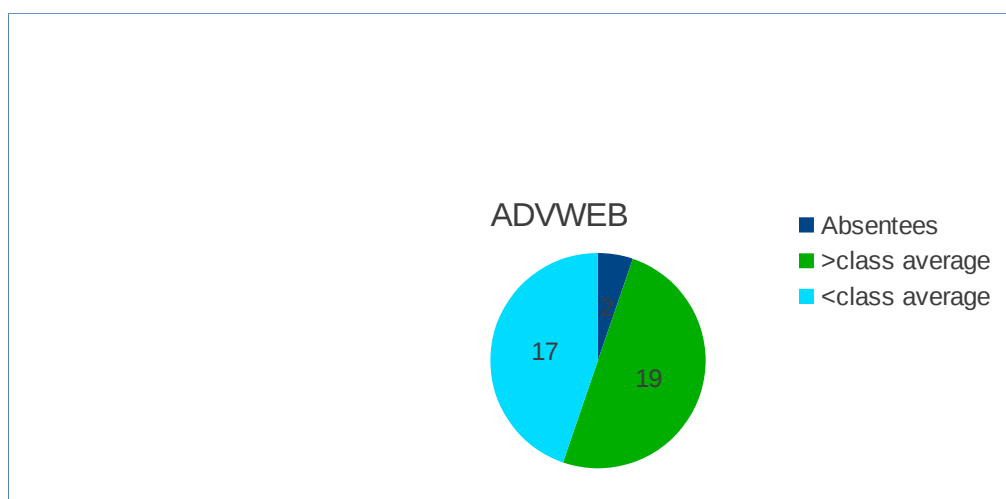

STATISTICS

PESIT(BSC)

Hosur Road (1km.before Electronic city), BANGALORE

Department of MCA

I- INTERNAL TEST MARKS (PROVISIONAL) MCA- IV SEM, FEBRUARY-2019

TEST STATISTICS

	J2EE	ADVWEB	ST	DWDM	SQM
Class Average	14	26	24	15	26
Highest Score	19	36	33	31	40
Lowest Score	5	13	6	2	16
<15	10	1	6	20	0
15-25	10	13	7	9	11
25-40	0	22	19	5	14
Absentees	18	2	6	4	13
>class average	10	19	19	14	12
<class average	10	17	13	20	13