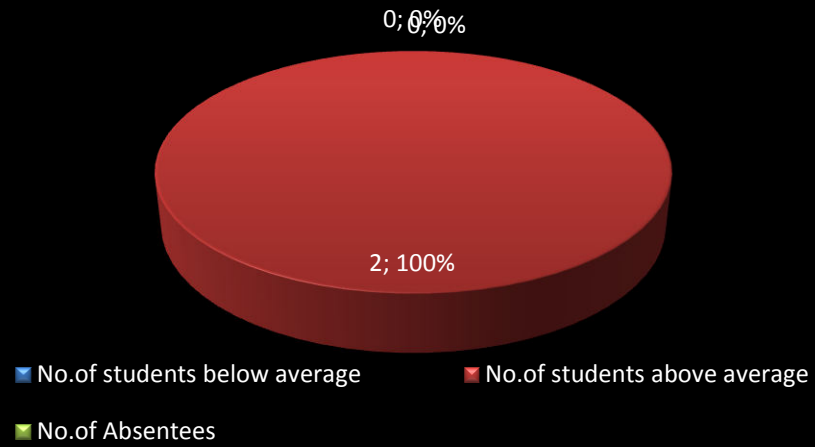

PES INSTITUTE OF TECHNOLOGY (BANGALORE SOUTH CAMPUS)

Hosur Road (1km.before Electronic city), BANGALORE

Department of Electronics & Communication Engineering

I-INTERNAL PROVISIONAL TEST STATISTICS M.Tech II Sem (Signal Processing)

SUBJECTS					
	16ESP21	16ESP22	16ESP23	16ESP24	16ESP251
Class Average Marks	15	16	16	15	7
Maximum Marks Obtained	16	18	17	15	10
Minimum Marks Obtained	14	14	15	14	3
No. of students below average	0	0	0	0	2
No. of students above average	2	2	2	2	0
No. of students Appeared	2	2	2	2	2
No. of Absentees	0	0	0	0	0

ADV ENGG MATHS (16ESP21)